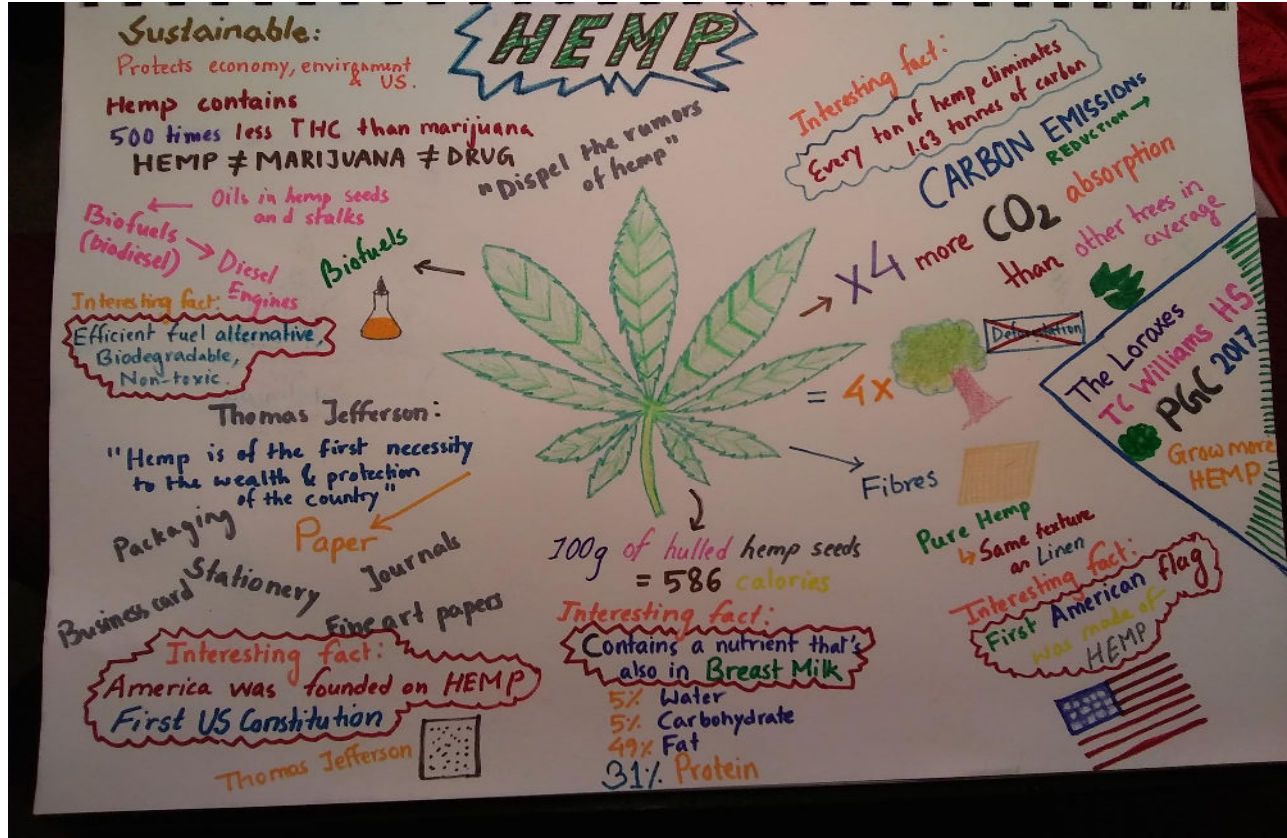

DAY 19 GREENEST

Team Name: The Loraxes

Username: theloraxes

Email: elspethcollard@gmail.com

School: TC Williams High School

WHAT USES OF HEMP SURPRISED ME?

- *Paper*
- *Food*
- *Biofuels*

Before doing this challenge, I was in a huge misconception that hemp is connected with marijuana. But after doing this research, I realized what tremendous potential hemp has on protecting our economy, environment and people.

ARTISTIC CREATION ON WHY HEMP IS A BIG ASSET

SHARING ON SOCIAL MEDIA

Hemp has the tremendous potential to solve biggest global issues by reducing carbon emissions four times greater than other plants. Dispel the rumor that hemp is connected to marijuana and drugs. Hemp and marijuana are the same species(cannabis) but different breeds. Hemp → non-psychoactive relative of marijuana. Take a glance on the picture for more interesting facts and uses of HEMP. 🌿
@turninggreenorg **Fibershed** @nutiva
@vote_hemp
#PGC2017
#industrialhemp

Dispel the rumor that hemp is connected to marijuana and drugs. Hemp and marijuana are the same species(cannabis) but different breeds. Hemp → non-psychoactive relative of marijuana. Take a glance on the picture for more interesting facts and uses of HEMP. 🌿
@turninggreenorg **Fibershed** @nutiva
@vote_hemp
#PGC2017
#industrialhemp